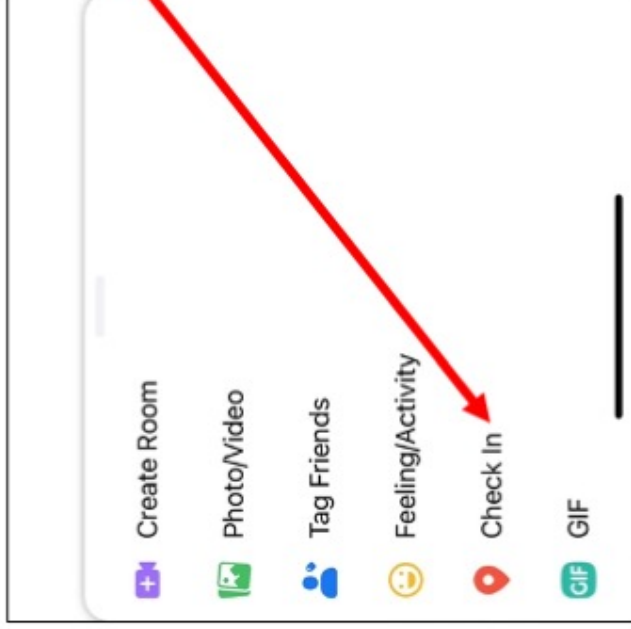

Instructions to Check In for Bible Study and Worship

(1) From the FB app click "What's on your mind?"

(2) Next, click Check In

(3) Type church name in search box and then click on church name.

(4) Finally, say something like "Time to worship" & then click the Post button.