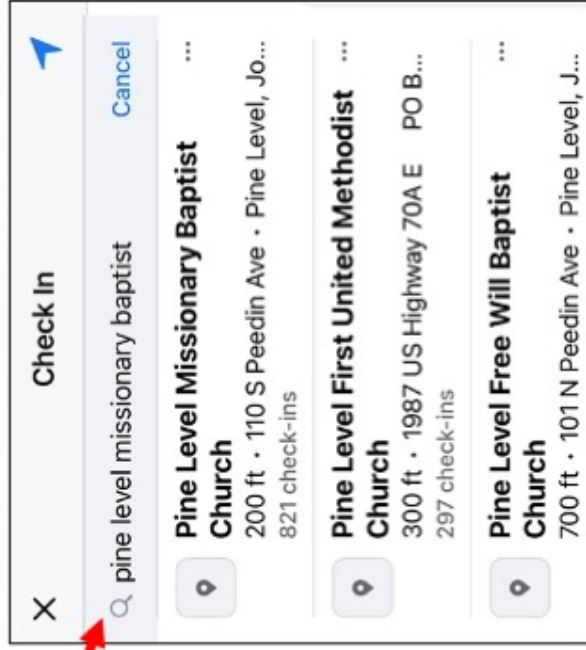

Instructions to Check In for Bible Study and Worship

(1) From the FB app click "What's on your mind?"

(2) Next, click Check In

(3) Type church name in search box and then click on church name.

(4) Finally, say something like "Time to worship" & then click the Post button.