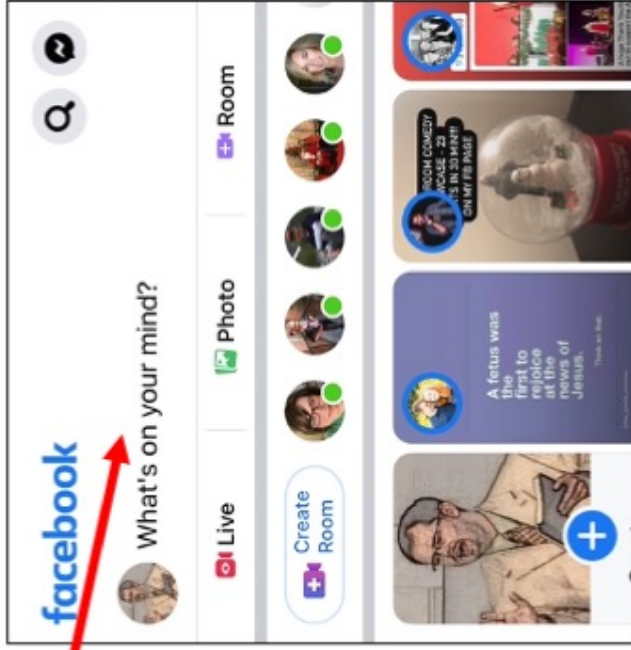

Instructions to Check In for Bible Study and Worship

(1) From the FB app click "What's on your mind?"

(2) Next, click Check In

(3) Type church name in search box and then click on church name.

(4) Finally, say something like "Time to worship" & then click the Post button.